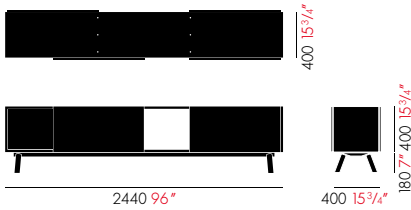

Kast 3 HU, eight sliding doors

1380 x 2440 x 400 mm

Article no.

213 008 01

Colour

● multicoloured

Kast

Maarten Van Severen, 2005

Article no.

Kast	fixed rear wall, two sliding doors	580 × 2440 × 400 mm	213 007 01
	open on both sides, four sliding doors	580 × 2440 × 400 mm	213 009 01

Colour

- multicoloured