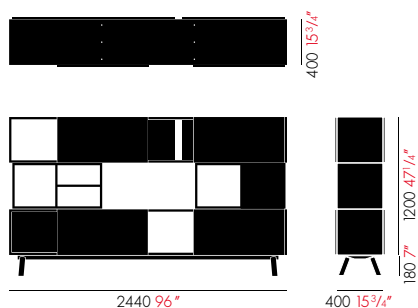

Kast

Maarten Van Severen, 2005

A key theme in the oeuvre of Maarten Van Severen is storage furniture, be it shelves, cupboards or sideboards. The design for Kast, which Van Severen worked on during the last few months of his life, can be considered the quintessence of his exploration of the subject. Kast is a storage unit that is modular in structure, the base version of which is a sideboard. Supplemented by two simple wooden crates and a further basic module, a shelf/wall cupboard combination arises. Van Severen paid special attention to the colour for the sliding doors, which not only emphasise Kast's elegant and yet seemingly classical proportions, but also give it a fresh and optimistic sense.

Materials: tubular stainless steel legs, individually height adjustable. Shelves made of extruded eloxy aluminium profiles. Side walls made of powder-coated MDF. Maritime pine laminate with lacquering for a natural grain feel. Sliding doors in pink, dark green, bronze-grey, bright white, dark blue and sulphur yellow powder-coated sheet aluminium.

Kast 3 HU, eight sliding doors

1380 x 2440 x 400 mm

Article no.

213 008 01

Colour

● multicoloured

Kast

Maarten Van Severen, 2005

Article no.

Kast	fixed rear wall, two sliding doors	580 × 2440 × 400 mm	213 007 01
	open on both sides, four sliding doors	580 × 2440 × 400 mm	213 009 01

Colour

- multicoloured