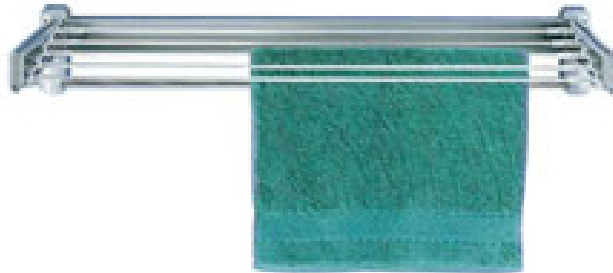

QUASI

MODO

Telefix by Leifheit

Telefix is a space saving clothes line suitable for any home. This double duty drying device acts as a single towel bar when closed and when opened, a multi-line drying rack. Hardware is included. Available in two sizes.

TELEFIX 100

\$129.

4" H x 40" L

8 pull-out rails

TELEFIX 70

\$95.

3 1/2" H x 27" L

5 pull-out rails